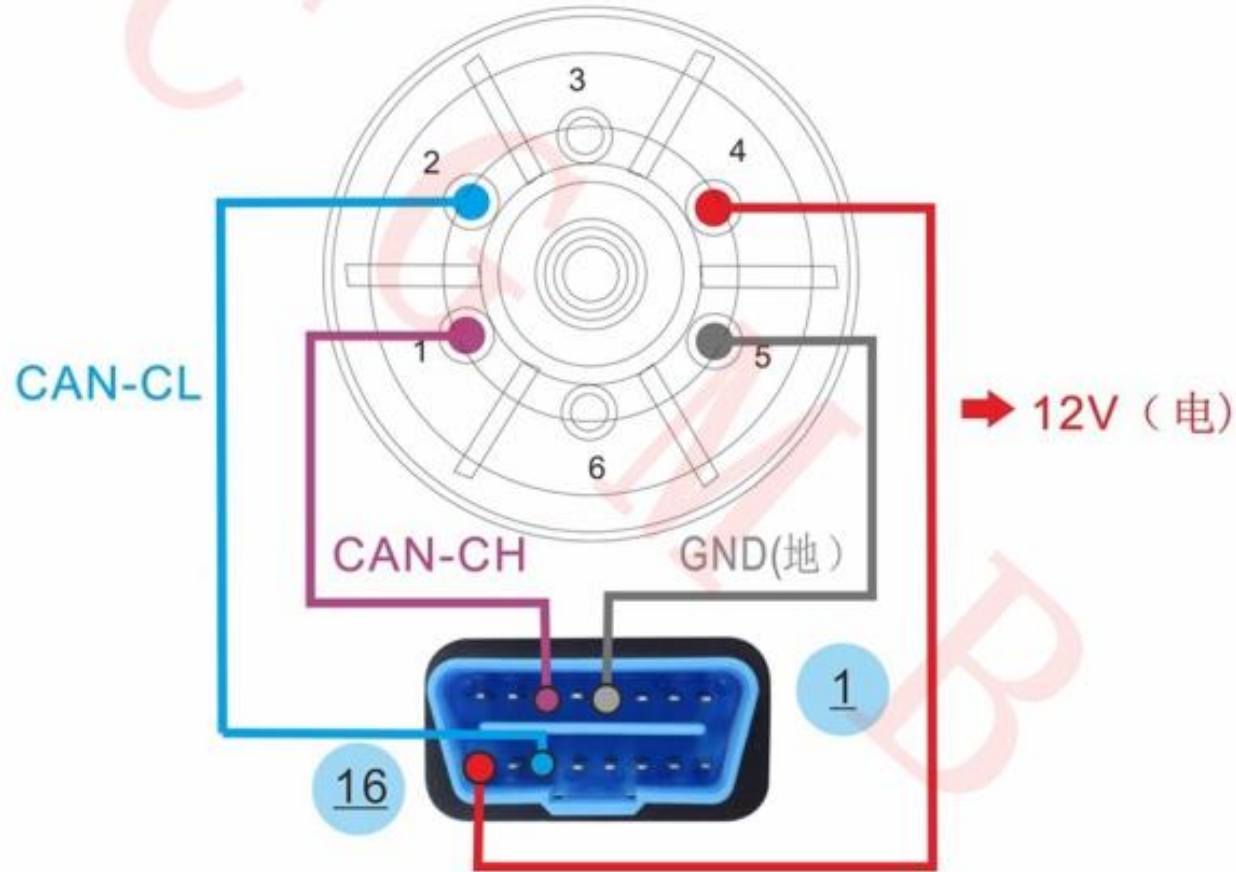

Wiring Diagram

电脑板需要外接12V 电源
PC board requires external 12V power supply

TCU

EGS 7G

Software wiring diagram