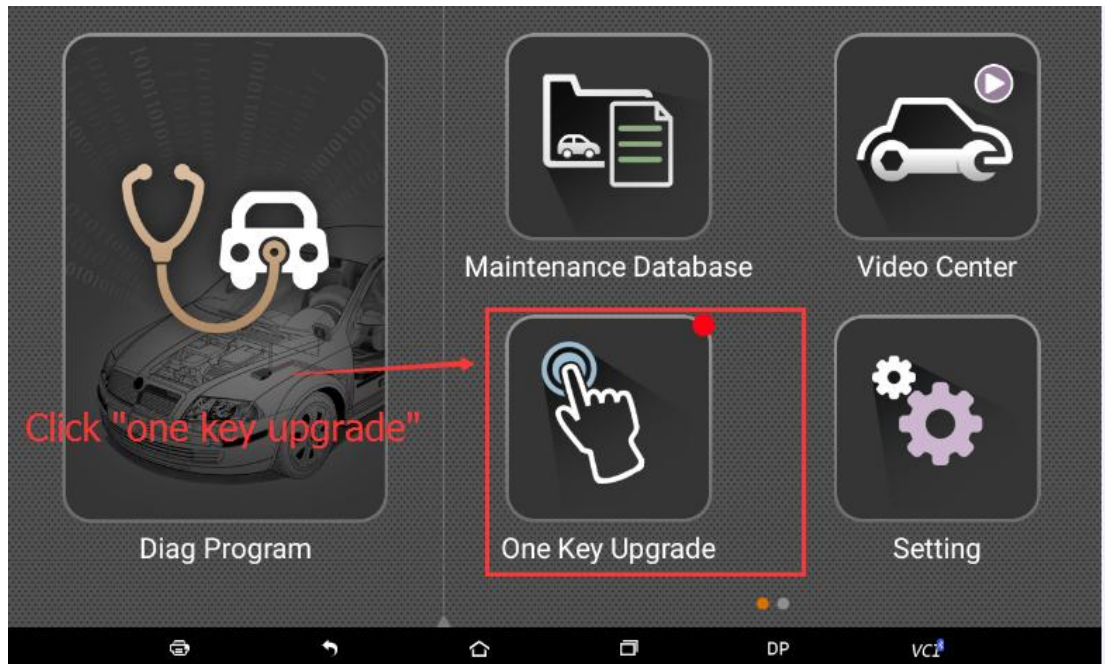

Upgrade guide

Step1. Connect WIFI as follows:

Step 2. Begin to update your device.

One Key Upgr... SN: []

Select "software name"
Click "Bulk update"

<input checked="" type="checkbox"/>	Software name	Current version	Downloadable	2/98	Bulk update
<input checked="" type="checkbox"/>	BAIC IMMO	30.11	30.13	Unzip complete	
<input checked="" type="checkbox"/>	CHANGFENG IMMO	30.11	30.12	-0.0% [English 1/1]	
<input checked="" type="checkbox"/>	CHERY IMMO	30.27	30.28	Unzip complete	
<input checked="" type="checkbox"/>	DFFENGSHEN IMMO	30.11	30.12	69.3% [English 1/1]	
<input checked="" type="checkbox"/>	EEPROM	33.41	33.50	39.0% [English 1/1]	
<input checked="" type="checkbox"/>	EMGRAND DIAG	--	30.02	-0.0% [English 1/1]	
<input checked="" type="checkbox"/>	FORD IMMO	31.18	31.20	Ready to download	
<input checked="" type="checkbox"/>	FOTON DIAG	--	30.00	Ready to download	
<input checked="" type="checkbox"/>	FOTON DIAG	--	30.00	Ready to download	
<input checked="" type="checkbox"/>	GEELY DIAG	--	30.02	Ready to download	
<input checked="" type="checkbox"/>	GEELY/HUAPU/SQYL IMMO	30.2	30.21	Ready to download	

DP VCI

Step3. The update will be finished once all the vehicles have been 100% updated.